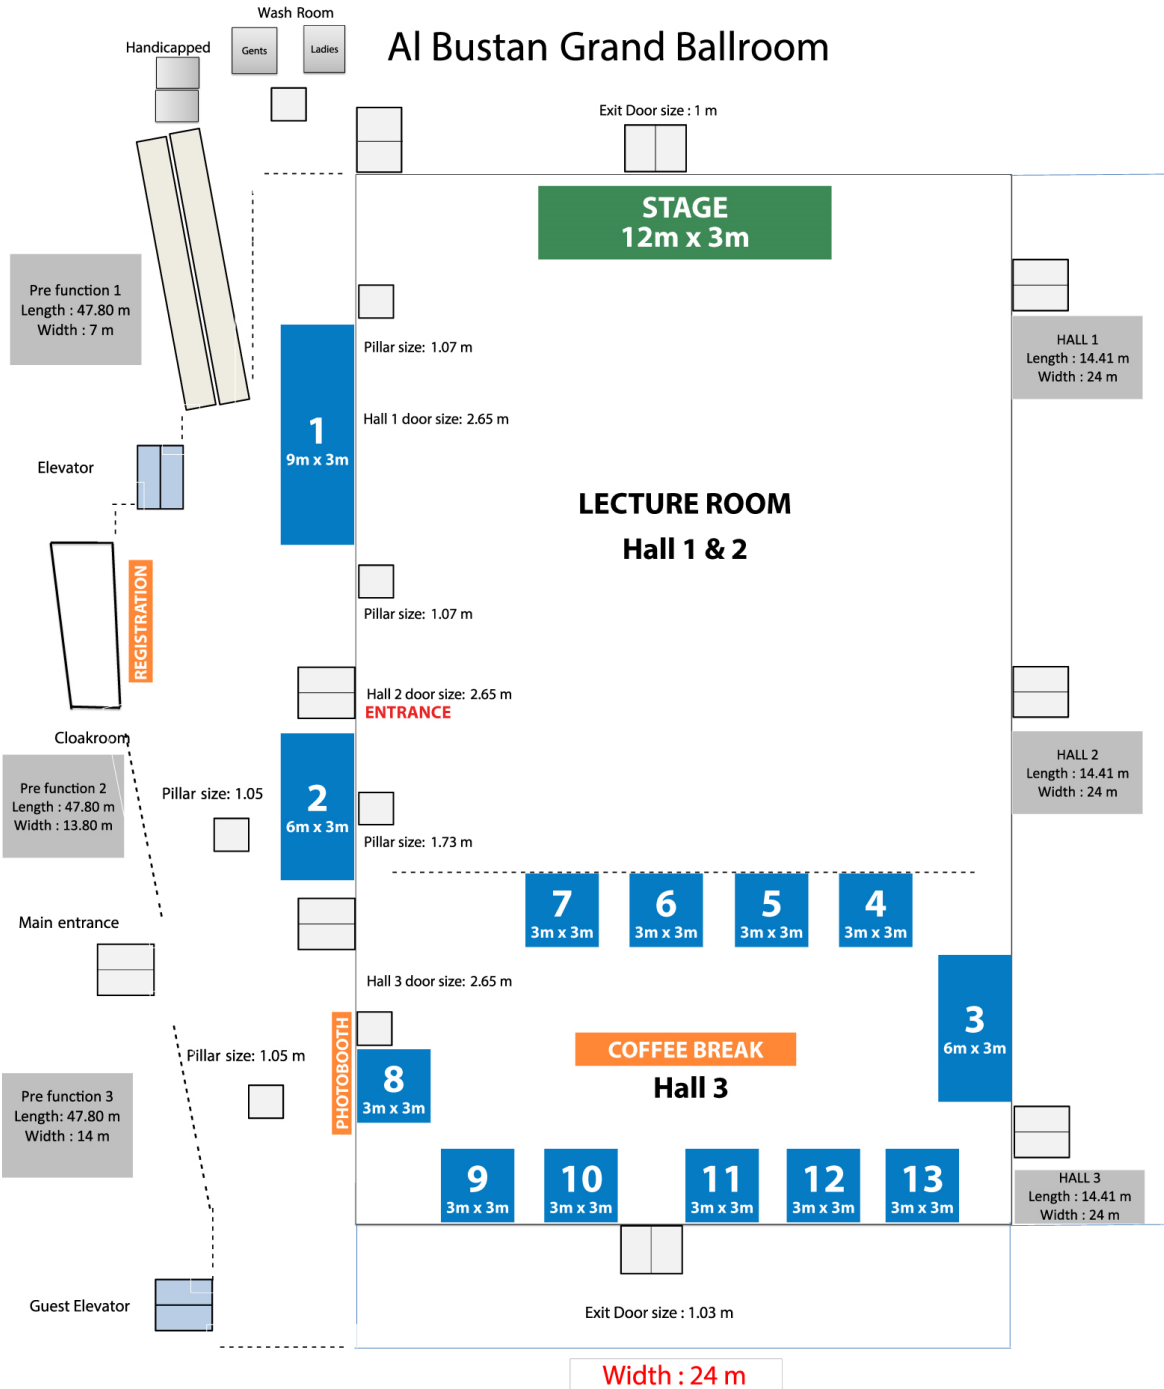

FLOOR PLAN

1st ISPN-Middle East and South East Asia Conference

Length : 43.25 m

Width : 24 m

COMPANY	BOOTH SIZE	BOOTH NO.
Medtronic	9m x 3m	1
Abbott / AMICO	6m x 3m	2
Al Zahrawi Medical	6m x 3m	3
Spinal Simplicity	3m x 3m	4
Biotronik	3m x 3m	5
Atrees International	3m x 3m	6
EOC MEDical	3m x 3m	7
AlphaMed / Avanos	3m x 3m	8
Curonix	3m x 3m	9
Edge Medical	3m x 3m	10
Life Medical Equipment	3m x 3m	11
Scene Medical Equipment	3m x 3m	12
UCL - UK	3m x 3m	13